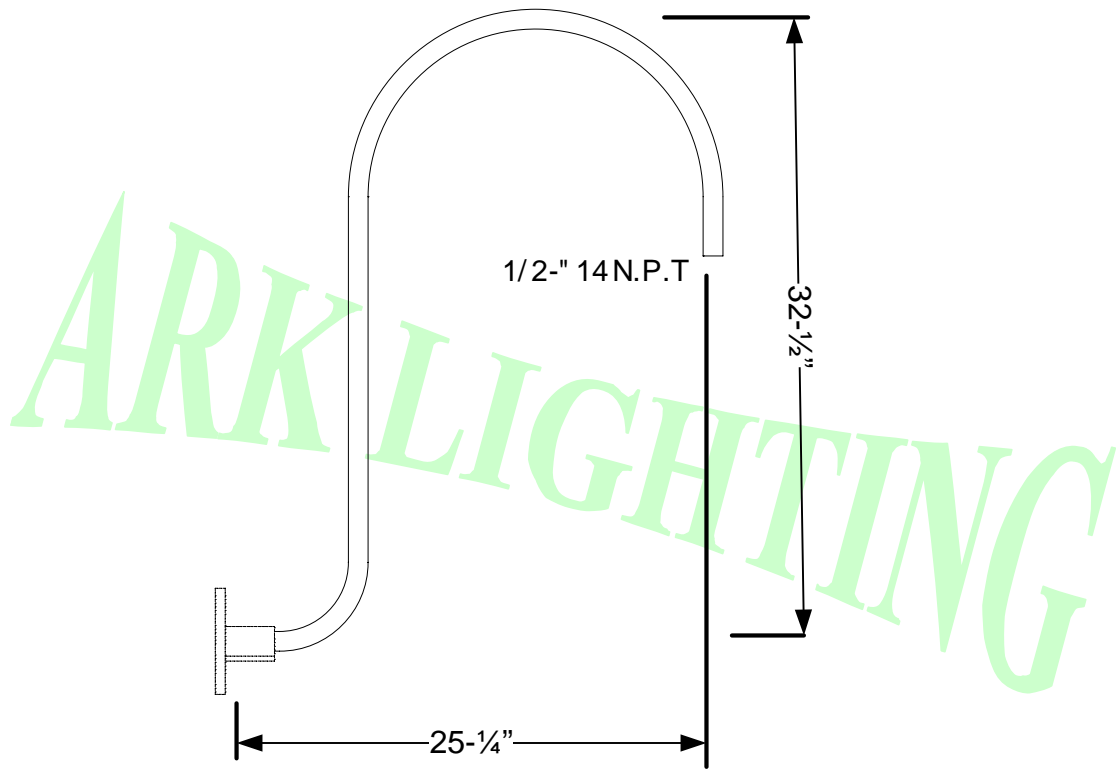

# AGB-1535

25-1/4" W X 32-1/2" H GOOSENECK

**MATERIAL:** Rigid Pipe 1/2" diameter (3/4" diameter available call factory)

**FINISH** (Custom Color Available, Call Factory for Price)

<b>0</b> WHITE	<b>1</b> BLACK	<b>2</b> BLUE	<b>3</b> GREEN	<b>4</b> BRONZE	<b>5</b> YELLOW	<b>6</b> RED	<b>7</b> YEL.ZINC
<b>8</b> GALVANIZE	<b>10</b> PAINT CHROME	<b>11</b> SATIN COPPER	<b>12</b> SATIN NICKEL	<b>15</b> PAINT COPPER	<b>20</b> SLD COPPER	<b>21</b> SLD BRASS	<b>22</b> UN FINISH

**OPTIONS:** Custom length available

**GOOSENECK COMES WITH COVER PLATE** (fits 4" bell box by others)