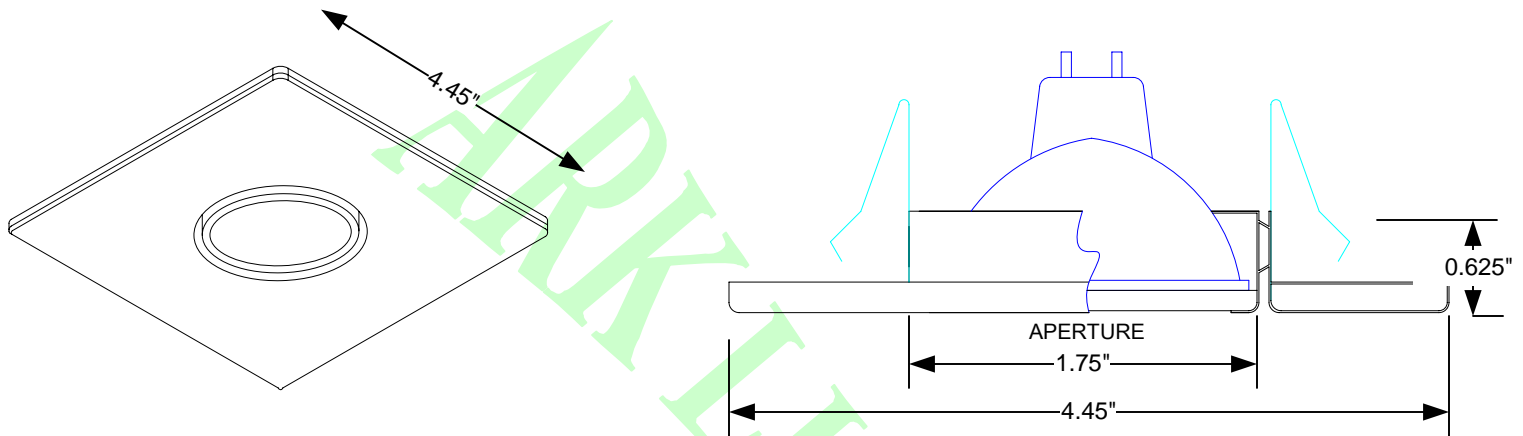

# ARLV4090

4.45" SQ GIMBAL RING ADJUSTABLE for MR16

Trim Finishes:	BL=Black, WH=White, CR=Polished Chrome, PB=Polished Brass, SA=Satin Aluminum & SC=Satin Copper
Lamp:	MR-16 12V (sold separately)
Socket Type:	Bi Pin
Housing & Wattage:	ARLV4000(35W Max.), ARLV5000(50W Max.), ARLV5000T(50W Max.), ARLV7000-IC(50W Max.), & ARLV7000T(50W Max.)
Adjustability:	35°
Protective Lens:	Clear - standard
Accessories:	Dichroic Filters (Blue=AF5-B, Red=AF5-R, Yellow=AF5-Y, Golden Amber=AF5-GA & Green=AF5-GR) Colored Filters (Blue=AF6-B, Red=AF6-R, Amber=AF6-A, Lavander=AF6-L, Pink=AF6-P, Yellow=AF6-Y & Green=AF6-G) Pattern Filters (Prismatic=AF7, Linear=AF8, Softening=AF9, Obscured=AF10, Diffused=AF11 & Frosted=AF12) Louvers (AF12)