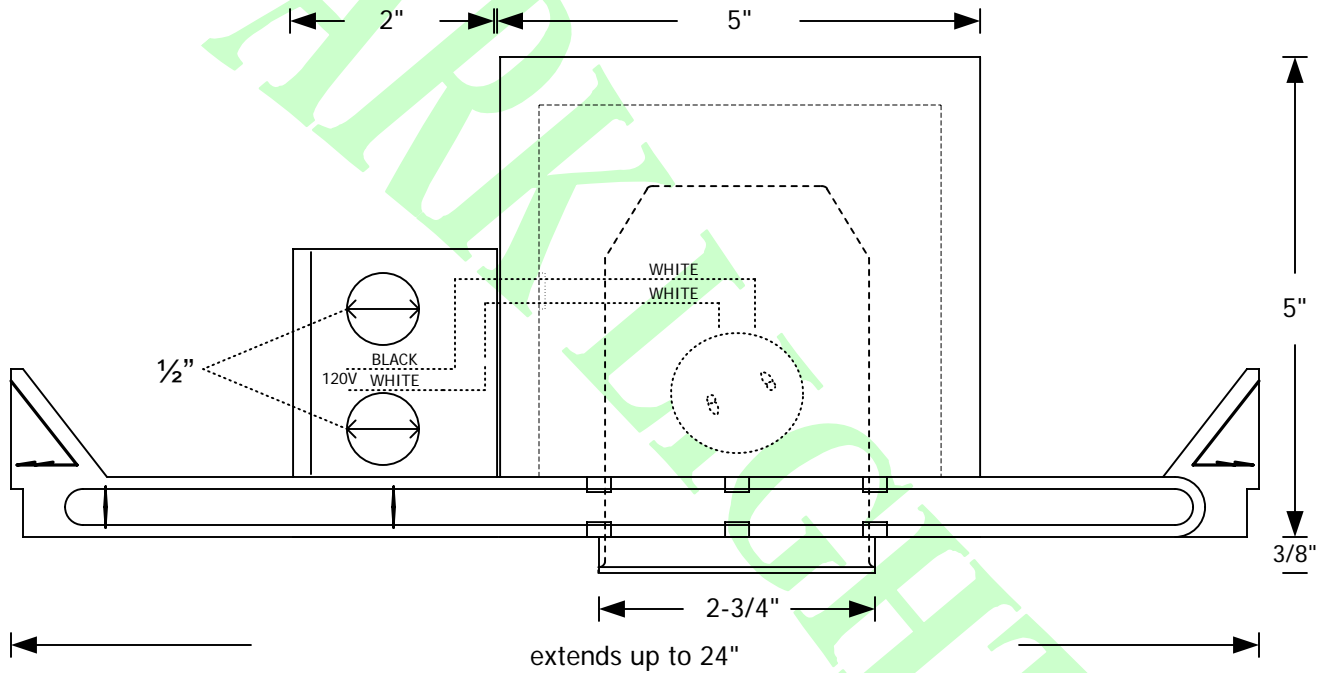

# ARLV7000T/120V

5"H RECESSED I.C. HOUSING WITH TRANSFORMER for 4000 SERIES TRIMS

Wattage: 50W Max. GU10 LAMP 120V  
Compatible Trims: ARLV4010, ARLV4020, ARLV4050, ARLV4055, ARLV4060 & ARLV4080

ETL APPROVED FOR DAMP LOCATION