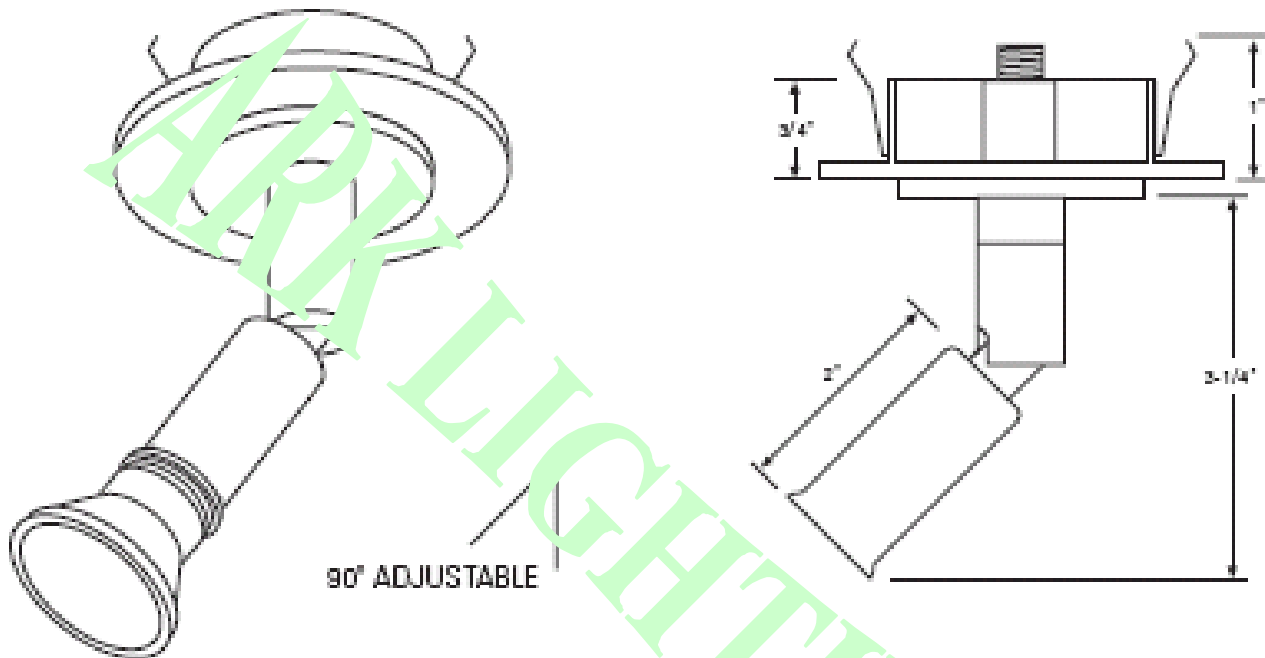

ARR-MP ADJUSTABLE MONO-POINT

CATALOG #: ARP-MP

FINISH: POLISHED BRASS ,CHROME ,SATIN ALUMINUM, SATIN COPPER .

FIXTURE: ADJUSTABLE MONO POINT

OUTSIDE DIAMETER: CANOPY DIA. 3.7/8"

LAMPS: MR16 MR11 12V,50W MAX

SOCKET TYPE: BI-PIN, DOUBLE CONTACT BAYONET

CEILING CUT-OUT: 2-1/2"DIA

ALL LAMPS MUST HAVE COVER GLASS. AVAILABLE WITH VARIOUS STEM LENGTHS.
AVAILABLE WITH THE POWER PACK FOR TRACK LIGHTING (CALL FOR DETAILS)
(FOR CLASS 2 WIRING NO NEED FOR HOUSING)