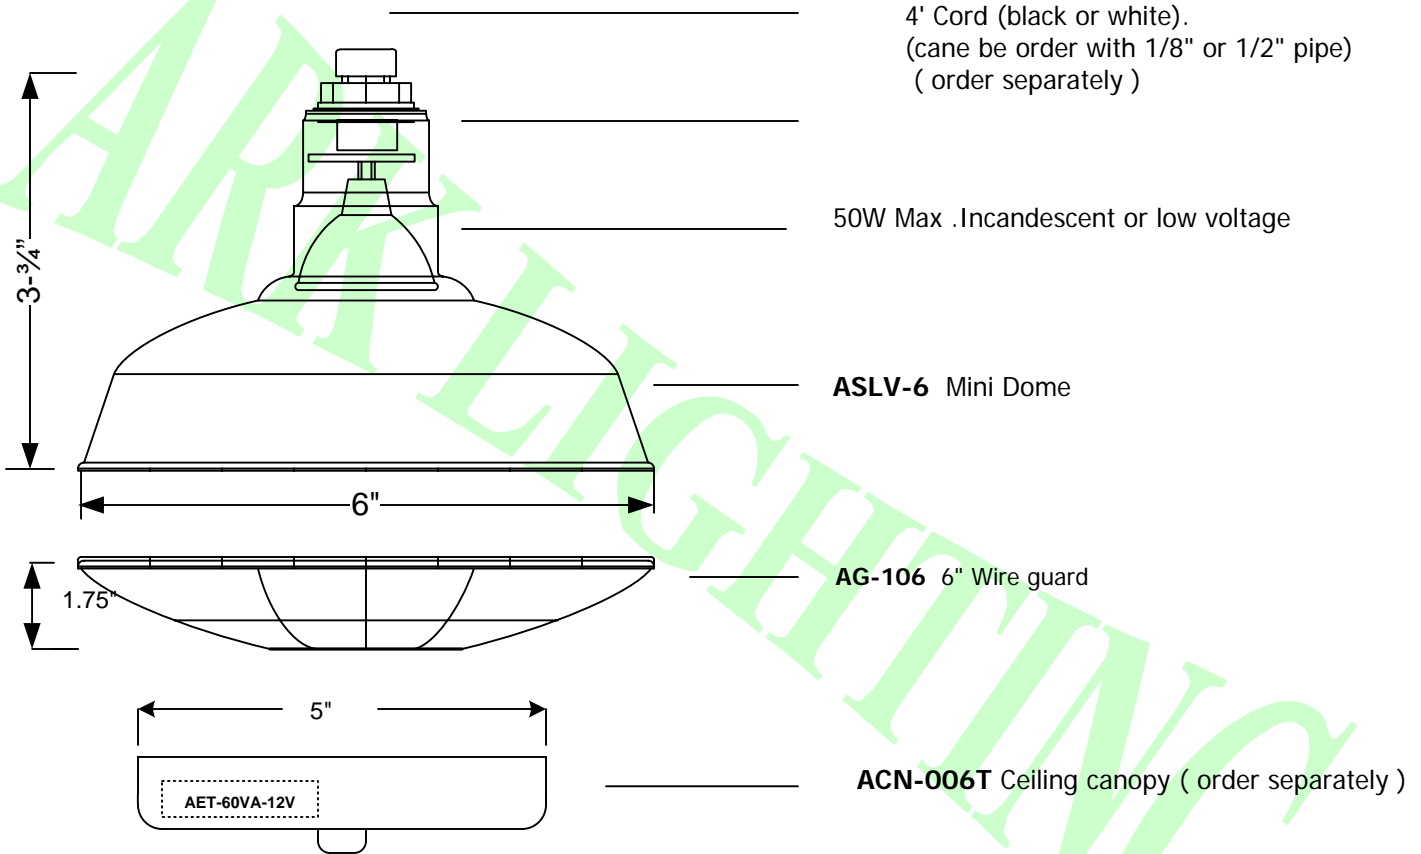

6" MINI REFLECTOR DOME 50W Max. INCANDESCENT OR LOW VOLTAGE ,

ACCESSORIES AND OTHER OPTIONS

-Wireguard

50W MR 16 or 50W CANDELABRA LAMPS 120V FOR 12V ORDER CAN-006T CANOPY WITH TRANSFORMER.

FINISHES

0=white, 1=black, 2=blue, 3=green, 4=dark bronze, 5=yellow, 6=red, 8=galvanized, 10=unfinish, 11=sa copper, 12=satin aluminum, 15=painted 20=sld copper & 21=sld brass

MUST BE INSTALLED BY A QUALIFIED ELECTRICIAN

ETL LISTED FOR WET LOCATION