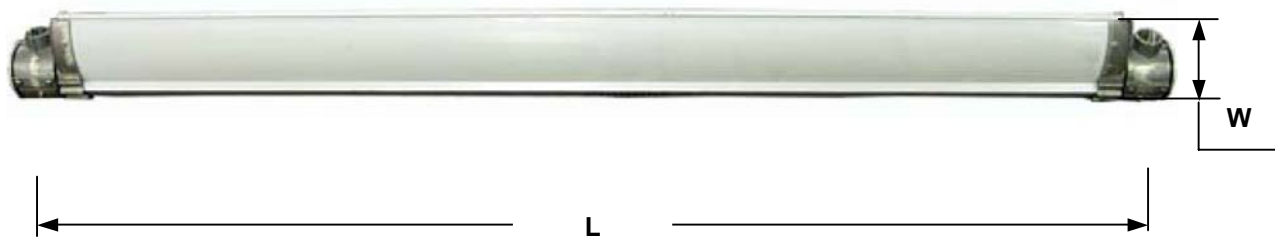

FLUORESCENT T-5 SIGN LIGHT

PRODUCT HIGHLIGHTS

AN INTERNAL BALLAST COMPARTMENT FOR T-5 LAMPS,
 HEAVY DUTY, EXTRUDED CAST ALUMINUM BODY, END PLATES,
 WHITE POWDERCOAT FINISH ON INSIDE AND OUTSIDE,
 CLEAR EXTRUDED ACRYLIC LENS,
 UL LISTED FOR WET & DAMP LOCATIONS,
 4' AND 8' LENGTHS, REQUIRES 54 WATT T5 LAMPS,
 COMPLETE WITH TWO SPLICE BOXES AND TWO CAPS.
 FOR T8 AND T12 HO REMOTE BALLAST BOX IS NEEDED!.

CATALOG #	# OF LAMP	TYPE & WATTS	DIMENSIONS	VOLTAGE
ASL14T5HOC	1	T-5 54W	50.5"L X 5-78"W X 3.25"D	120/277
ASL24T5HOC	2	T-5 54W	50.5"L X 5-78"W X 3.25"D	120/277
ASL28T5HOC	2	T-5 54W	98.5"L X 5-78"W X 3.25"D	120/277
ASL48T5HOC	4	T-5 54W	98.5"L X 5-78"W X 3.25"D	120/277