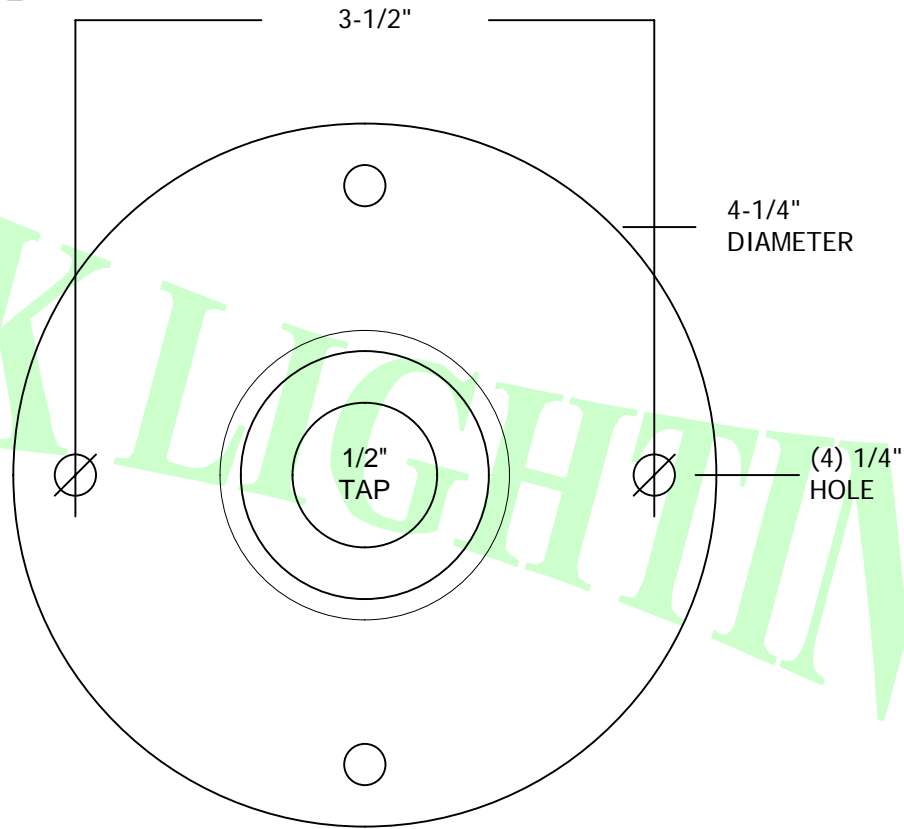

## HD BOX COVER

**MATERIAL:** Machined aluminum (fits to any 4" round bell box)

**FINISH** (Custom Color Available, Call Factory for Price)

<b>0</b>	<b>1</b>	<b>2</b>	<b>3</b>	<b>4</b>	<b>5</b>	<b>6</b>	<b>7</b>
WHITE	BLACK	BLUE	GREEN	BRONZE	YELLOW	RED	YEL.ZINC
<b>8</b>	<b>10</b>	<b>11</b>	<b>12</b>	<b>15</b>	<b>20</b>	<b>21</b>	<b>22</b>
GALVANIZE	PAINT CHROME	SATIN COPPER	SATIN NICKEL	PAINT COPPER	SLD COPPER	SLD BRASS	UN FINISH

**OPTIONS:** 3/4" TREADED AVAILABLE Order **ACN004-3/4**