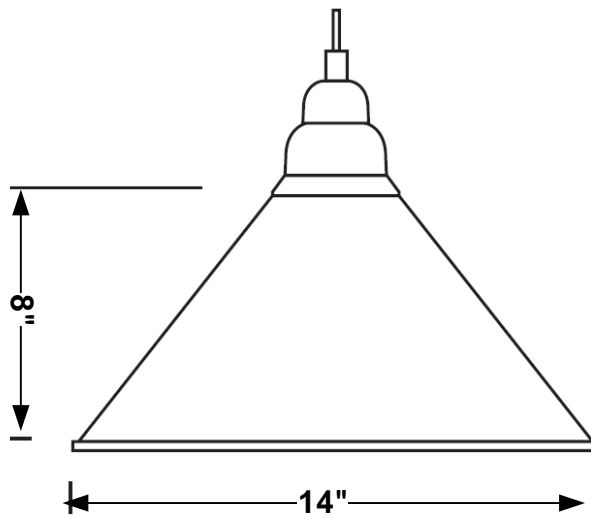

L I G H T I N G

ACP-14

CLEAR ACRYLIC DOME

ACCESSORIES AND OTHER OPTIONS

- Wireguard, globe & guard
- 26W Fluorescent (ballast mounted inside the neck, globe option is required for outdoor use)
- 35 to 50W High pressure sodium (remote ballast, globe option is required for outdoor use)
- 50W Metal halide (remote ballast, globe option is required or use MP rated lamp for open fixture)