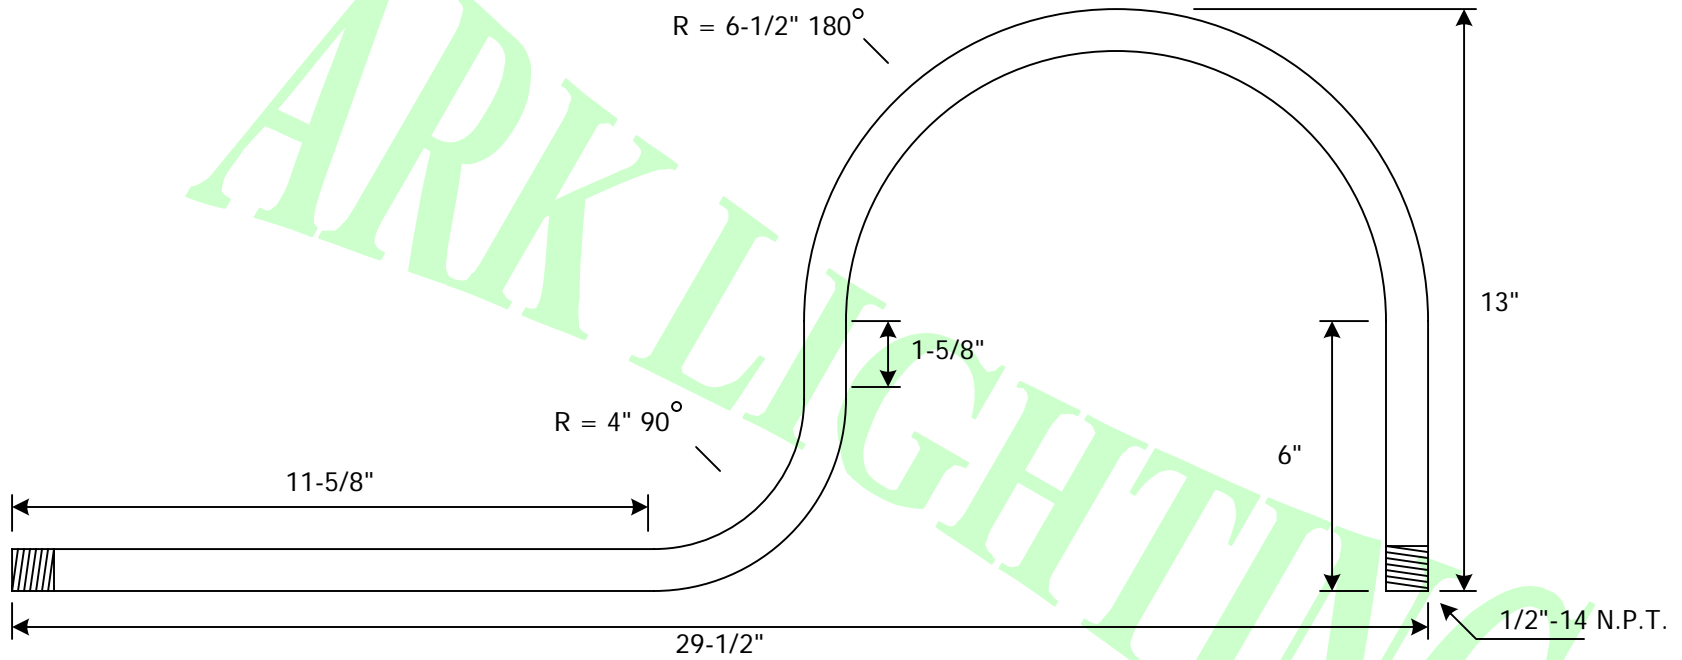

# AGB-102

29-1/2" L GOOSENECK

**MATERIAL:** Rigid Pipe 1/2" diameter (3/4" diameter available call factory)

**FINISH** (Custom Color Available, Call Factory for Price)

WHITE

BLACK

BLUE

GREEN

PAINT COPPER

SLD COPPER

SLD BRASS

UN FINISH

**OPTIONS:** Custom length available [shortest 18" overall length]  
**GOOSENECK COMES WITH COVER PLATE** (fits 4" bell box by others)