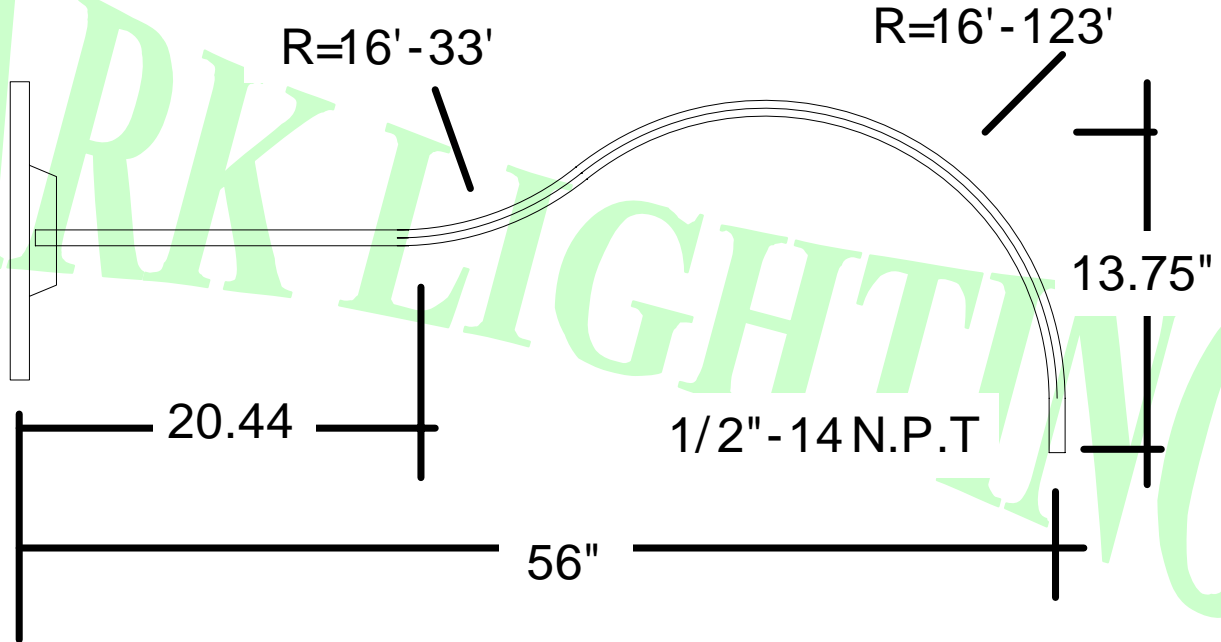

# AGB-105

56" L GOOSENECK

**MATERIAL:** Rigid Pipe 1/2" diameter (3/4" diameter available call factory)

**FINISH** (Custom Color Available, Call Factory for Price)

<b>0</b>	<b>1</b>	<b>2</b>	<b>3</b>	<b>4</b>	<b>5</b>	<b>6</b>	<b>7</b>
WHITE	BLACK	BLUE	GREEN	BRONZE	YELLOW	RED	YEL.ZINC
<b>8</b>	<b>10</b>	<b>11</b>	<b>12</b>	<b>15</b>	<b>20</b>	<b>21</b>	<b>22</b>
GALVANIZE	PAINT CHROME	SATIN COPPER	SATIN NICKEL	PAINT COPPER	SLD COPPER	SLD BRASS	UN FINISH

**OPTIONS:** Custom length available

**GOOSENECK COMES WITH COVER PLATE** (fits 4" bell box by others)