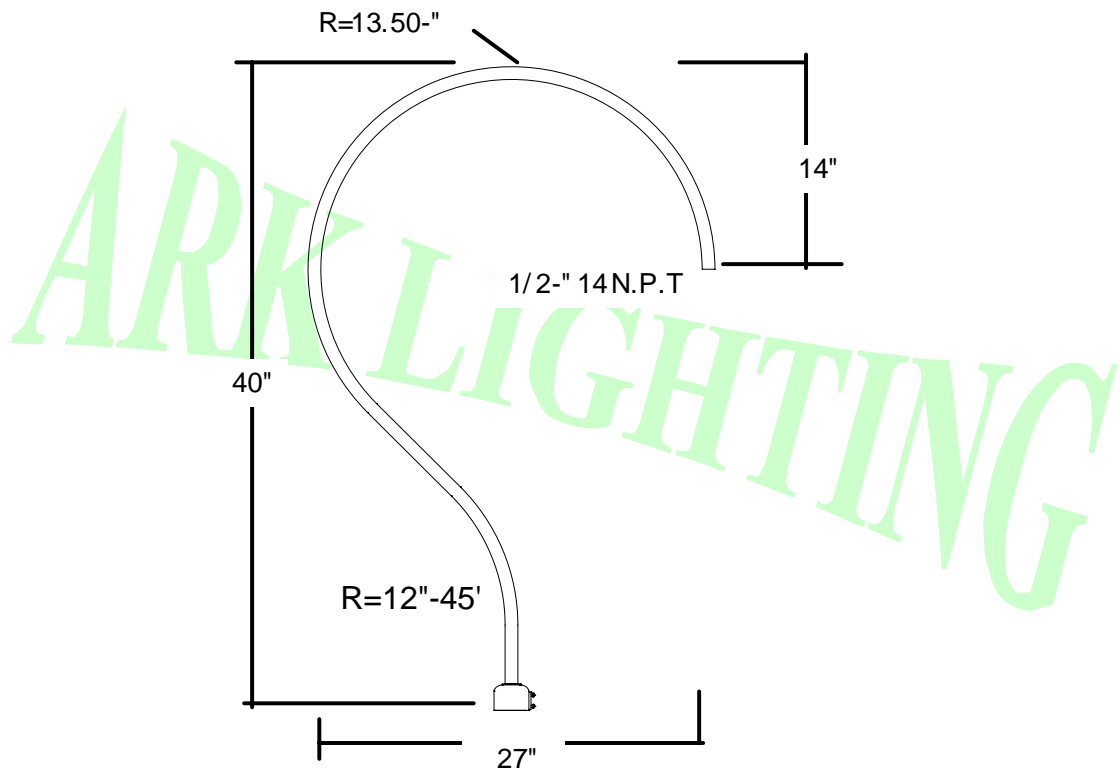

APB-203

ARM POLE 40"H X 27"W

MATERIAL: Rigid Pipe 1/2" diameter (3/4" diameter available call factory)

FINISH (Custom Color Available, Call Factory for Price)

0
WHITE

1
BLACK

2
BLUE

3
GREEN