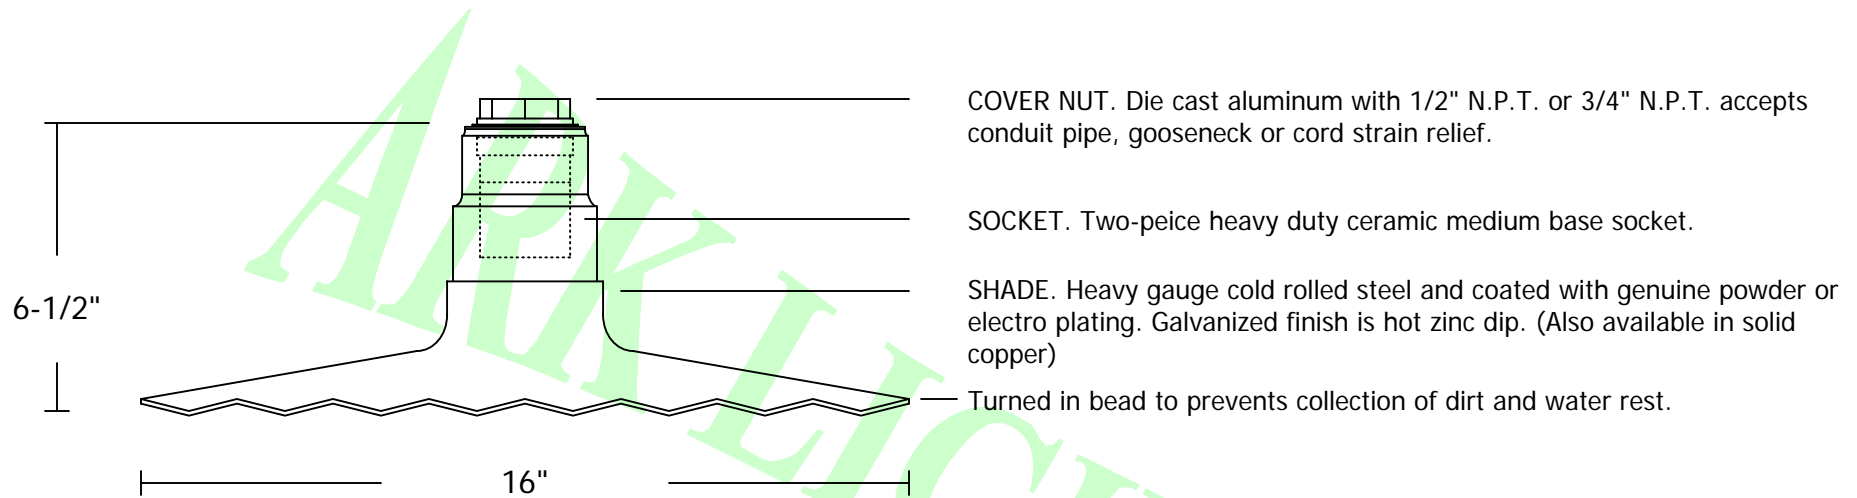

AR-16

16" RADIAL WAVE 200W Max. INC

ACCESSORIES AND OTHER OPTIONS

- Wireguard, globe & guard
 - 26W, 32W, & 42W 120V Fluorescent (ballast mounted inside the neck, globe is required for outdoor use)
 - 35 to 150W High pressure sodium (remote ballast, globe is required for outdoor use)
 - 50 to 175W Metal halide (remote ballast, globe is required or use MP rated lamp for open fixture)
- NOTE: 42W CF, 150W HPS, 150W MH & 175W MH must use large globe

FINISHES

0=white, 1=black, 2=blue, 3=green, 4=dark bronze, 5=yellow, 6=red, 8=galvanized, 10=unfinish, 11=solid copper, 12=satin aluminum, 15=painted 20=solid copper & 21=solid brass

MUST BE INSTALLED BY A QUALIFIED ELECTRICIAN