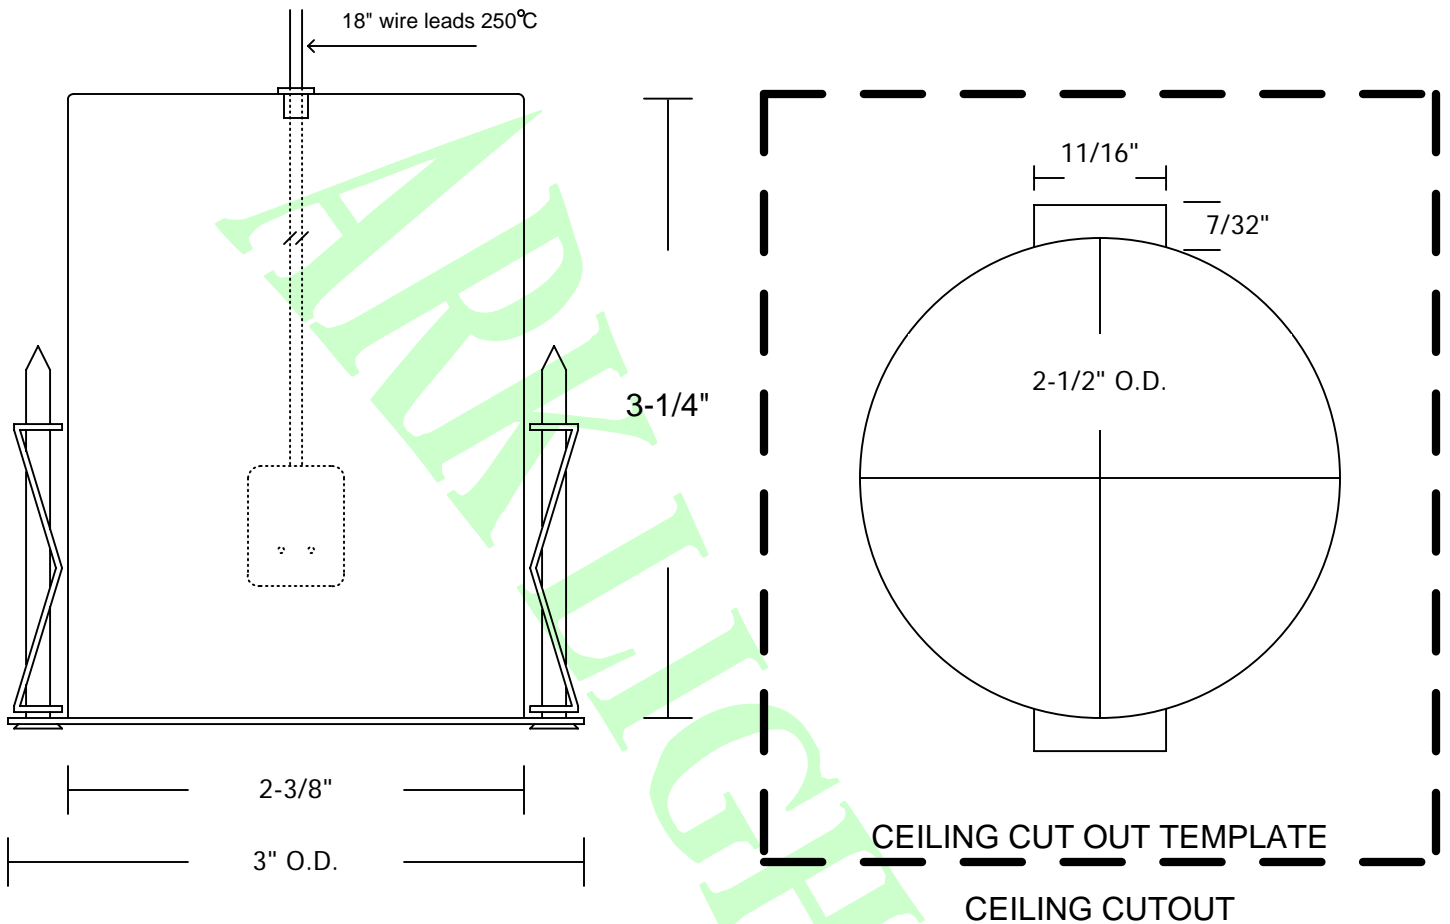

ARLV3000

L I G H T I N G

3-1/4"H RECESSED MINI HOUSING for 3000 SERIES TRIMS

Material: Aluminum
 Wattage: 35W Max.
 Compatible Trims: ARLV3010, ARLV3020, ARLV3080, ARLV4010, ARLV4020 & ARLV4080

Use with remote transformer

CLASS 2 INSTALLATION AND 3" Clearance all around and above is required when installed

ETL APPROVED FOR DAMP LOCATION