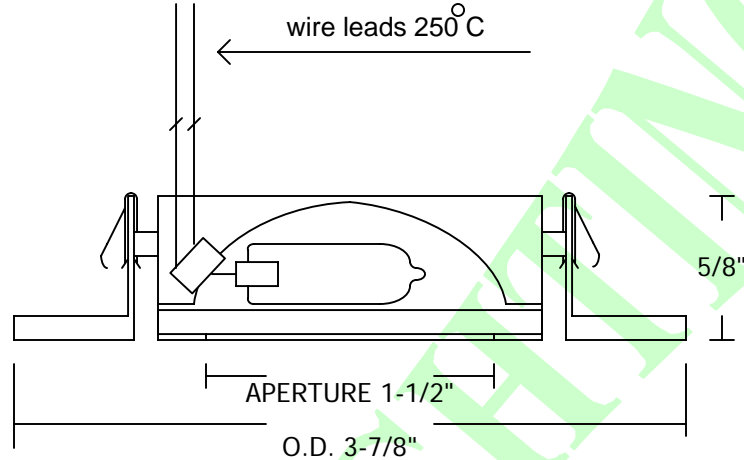

ARLV4055G4

3-7/8" PUC MINI GIMBAL RING ADJUSTABLE

- Trim Finishes: BL=Black, WH=White, CR=Polished Chrome, PB=Polished Brass, SA=Satin Aluminum & SC=Satin Copper
- Lamp: JC Type Lamp (included)
- Socket Type: Bi Pin
- Housing & Wattage: ARLV2000 (20W Max.)
- Adjustability: 15
- Protective Lens: Clear - standard
- Accessories:
- Dichroic Filters (Blue=AF5-B, Red=AF5-R, Yellow=AF5-Y, Golden Amber=AF5-GA & Green=AF5-GR)
 - Colored Filters (Blue=AF6-B, Red=AF6-R, Amber=AF6-A, Lavander=AF6-L, Pink=AF6-P, Yellow=AF6-Y & Green=AF6-G)
 - Pattern Filters (Prismatic=AF7, Linear=AF8, Softening=AF9, Obscured=AF10, Diffused=AF11 & Frosted=AF12)
 - Louvers (AF12)

ETL LISTED FOR DAMP LOCATION