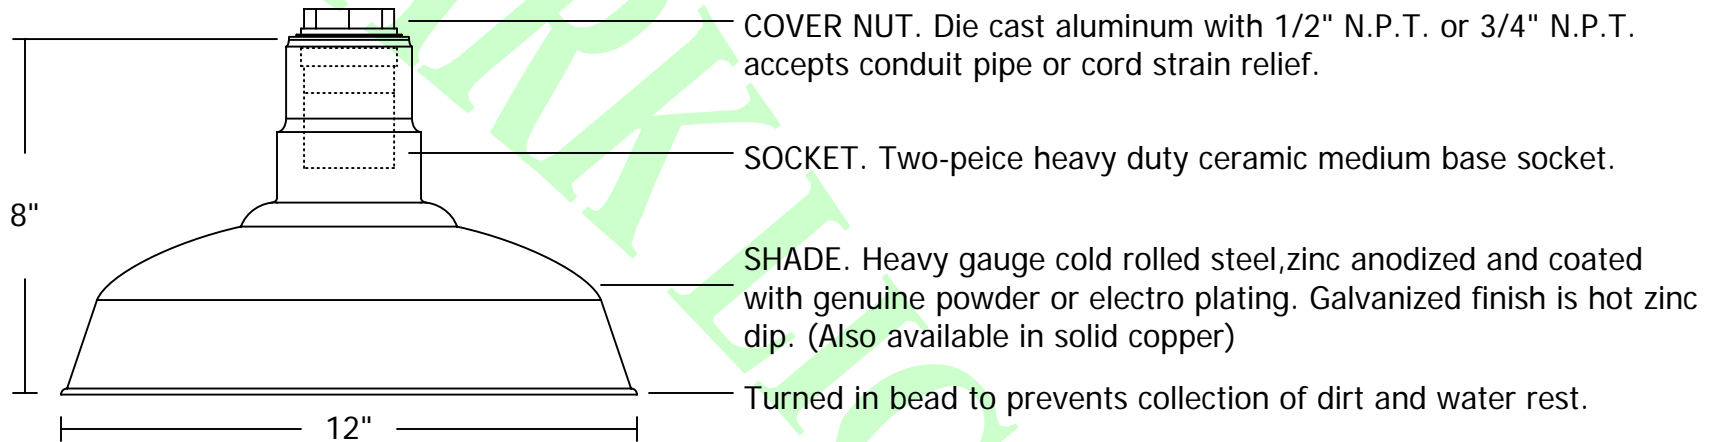

AS-12

12" STANDARD DOME 150W Max. Incandescent

ACCESSORIES AND OTHER OPTIONS

- Wireguard, globe & guard
 - 26W & 32W Fluorescent (ballast mounted inside the neck, globe option is required for outdoor use)
 - 50 to 100W High pressure sodium (remote ballast, globe option is required for outdoor use)
 - 35 to 150W Metal halide (remote ballast, globe option is required or use MP rated lamp for open fixture)
- NOTE: 150W MH option must use large globe

FINISHES

0=white, 1=black, 2=blue, 3=green, 4=dark bronze, 5=yellow, 6=red, 8=galvanized, 10=unfinish, 11=satin copper, 12=satin aluminum, 15=painted 20=sld copper & 21=sld brass

MUST BE INSTALLED BY A QUALIFIED ELECTRICIAN