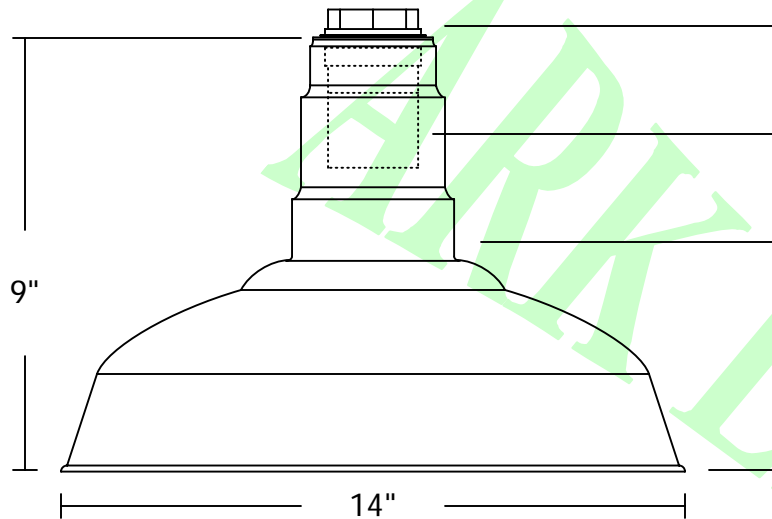

## 14" STANDARD DOME 150W Max. INC

COVER NUT. Die cast aluminum with 1/2" N.P.T. or 3/4" N.P.T. accepts conduit pipe, gooseneck or cord strain relief.

SOCKET. Two-piece heavy duty ceramic medium base socket.