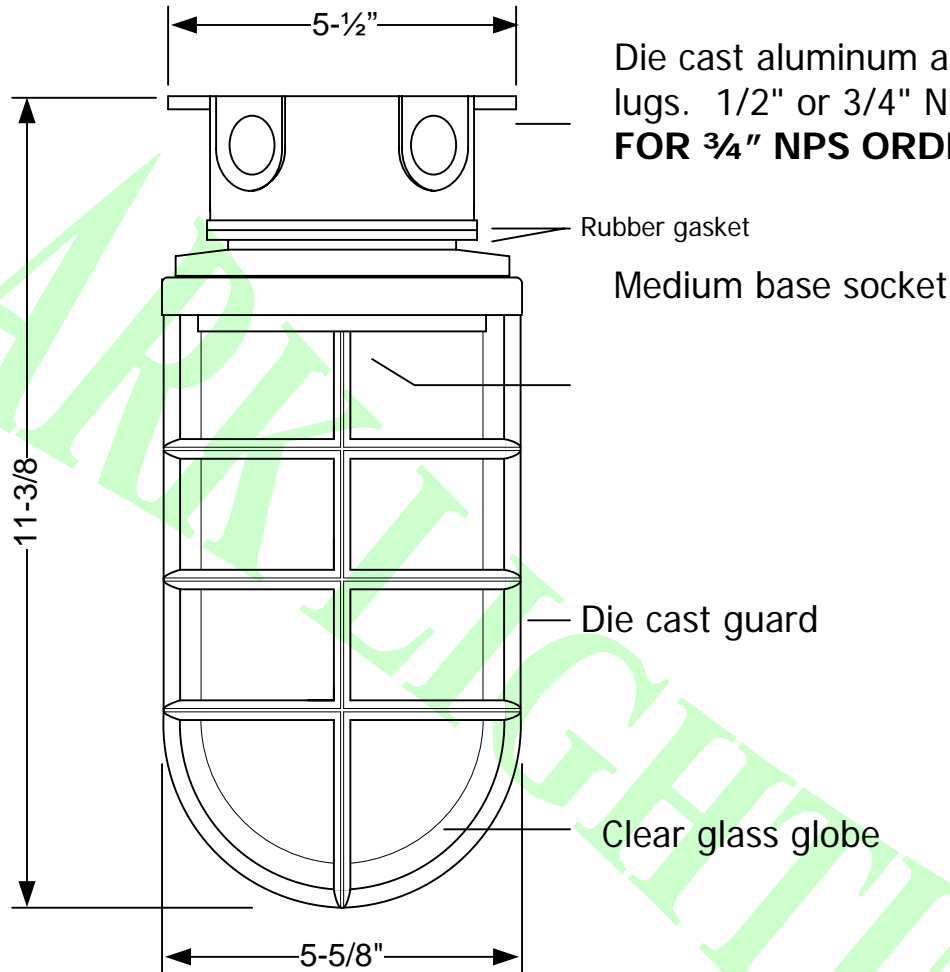

AVB31-120V

OPTIONS

GLOBES:

Amber, Blue, Green, Frosted, Opal, Red, Ribbed, Opal Ball, (in Glass or Polycarbonate)

WATTAGE:

Clear Glass	300W incandescent
Colored Glass	200W incandescent
Polycarbonate	100W incandescent

BALLAST:

Fluorescent 7 to 42W 120V
(ballast inside junction box)

{sample order: AVB31-26F-120V}

Metal Halide 35 to 100W

(REMOTE BALLAST)

FINISH:

Textured gray standard.
Other colors available (consult factory)