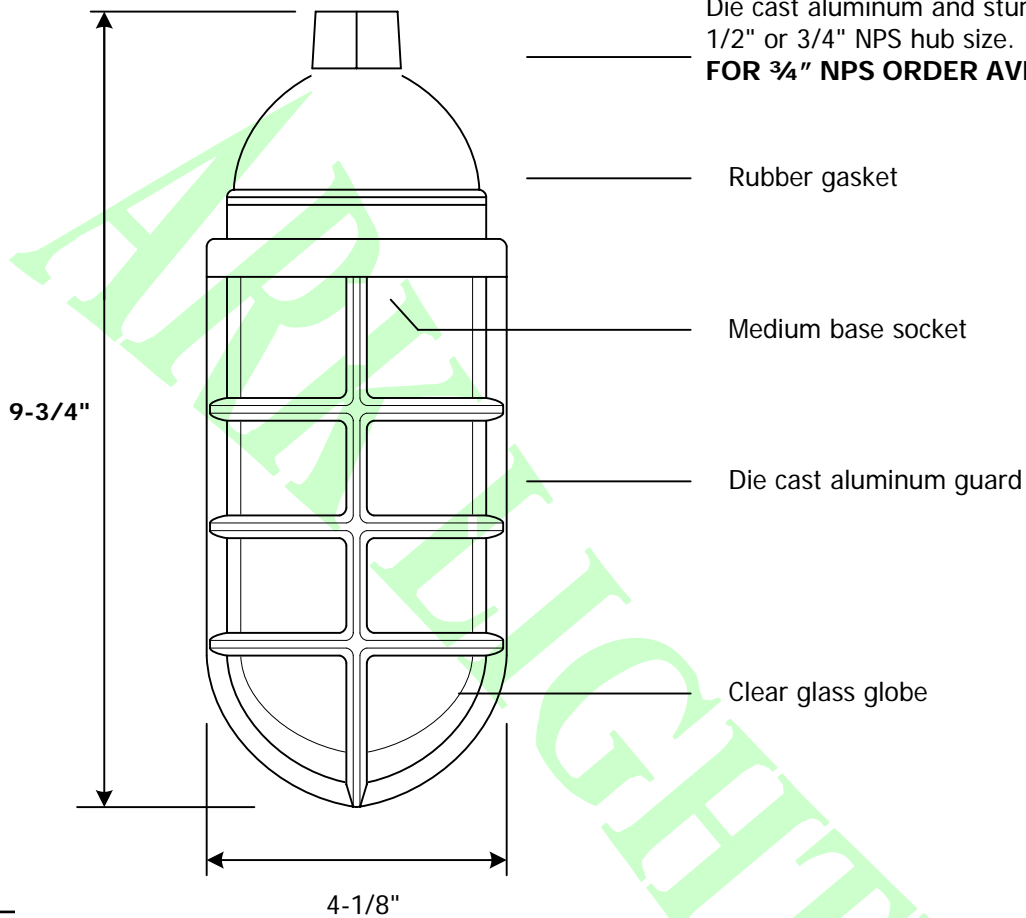

# AVP21-120V

**GLOBES:**

Amber, Blue, Green, Frosted, Opal, Red, Ribbed, Opal Ball, (in Glass or Polycarbonate)

**WATTAGE:**

Clear Glass	200W incandescent
Colored Glass	100W incandescent
Polycarbonate	75W incandescent

**BALLAST:**

Fluorescent 7 to 13W 120V (ballast inside junction box)  
26 & 32W \_\_\_\_\_  
Metal Halide 35 to 70W \_\_\_\_\_

**FINISH:**

Textured gray standard.  
Other colors available (consult factory)