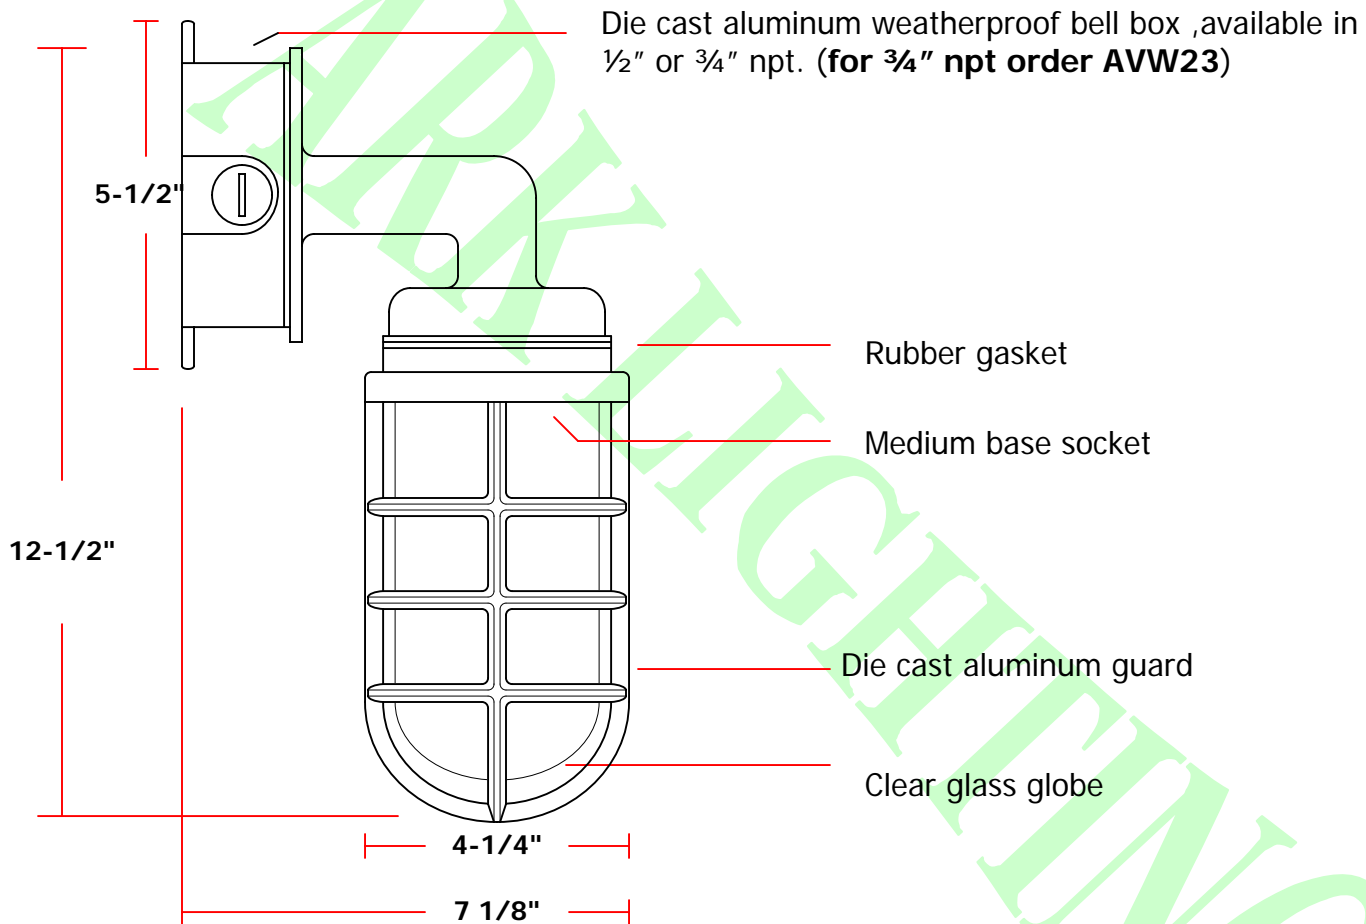

AVW21-120V

VAPOR PROOF GLOBE AND GUARD SET INCANDESCENT 200W max., WALL MOUNT

OPTIONS

GLOBES:

Amber, Blue, Green, Frosted, Opal, Red, Ribbed, Opal Ball, (in Glass or Polycarbonate)

WATTAGE:

Clear Glass	200W incandescent
Colored Glass	100W incandescent
Polycarbonate	75W incandescent

BALLAST:

Fluorescent 7 to 32W 120V (ballast inside junction box)
Metal Halide 35 to 70W (**REMOTE BALLAST**)

SOCKETS:

Incandescent	Medium Base 600W 4KV
Fluorescent	GX24-Q
Metal Halide	Medium Base 600W 4KV