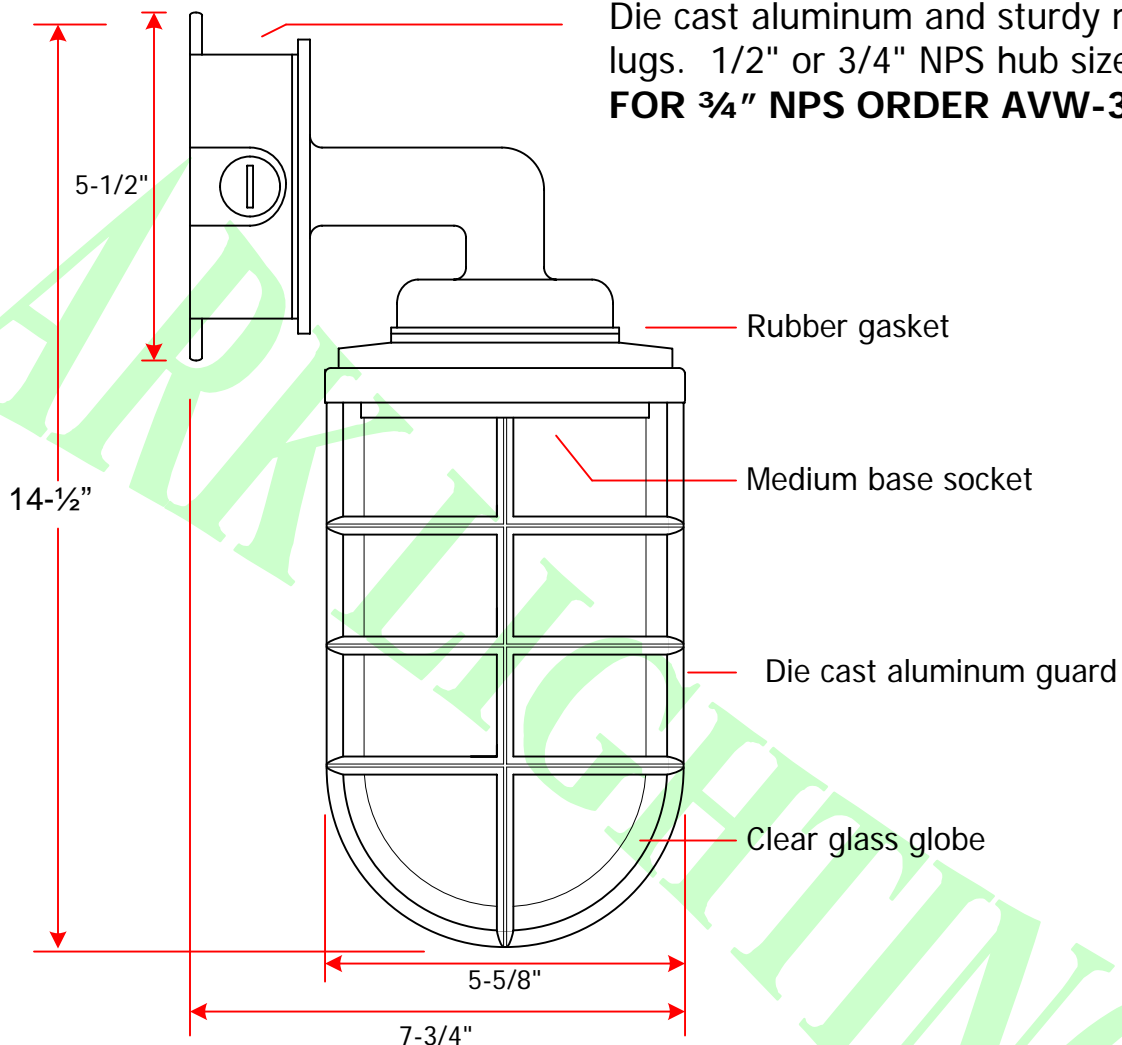

AVW31-120V

OPTIONS

GLOBES:

Amber, Blue, Green, Frosted, Opal, Red, Ribbed, Opal Ball, (in Glass or Polycarbonate)

WATTAGE:

Clear Glass	300W incandescent
Colored Glass	200W incandescent
Polycarbonate	100W incandescent

BALLAST:

Fluorescent 7 to 32W 120V
 Metal Halide 35 to 100W (REMOTE BALLAST)

FINISH:

Textured gray standard.
 Other colors available (consult factory)

Suitable for wet locations