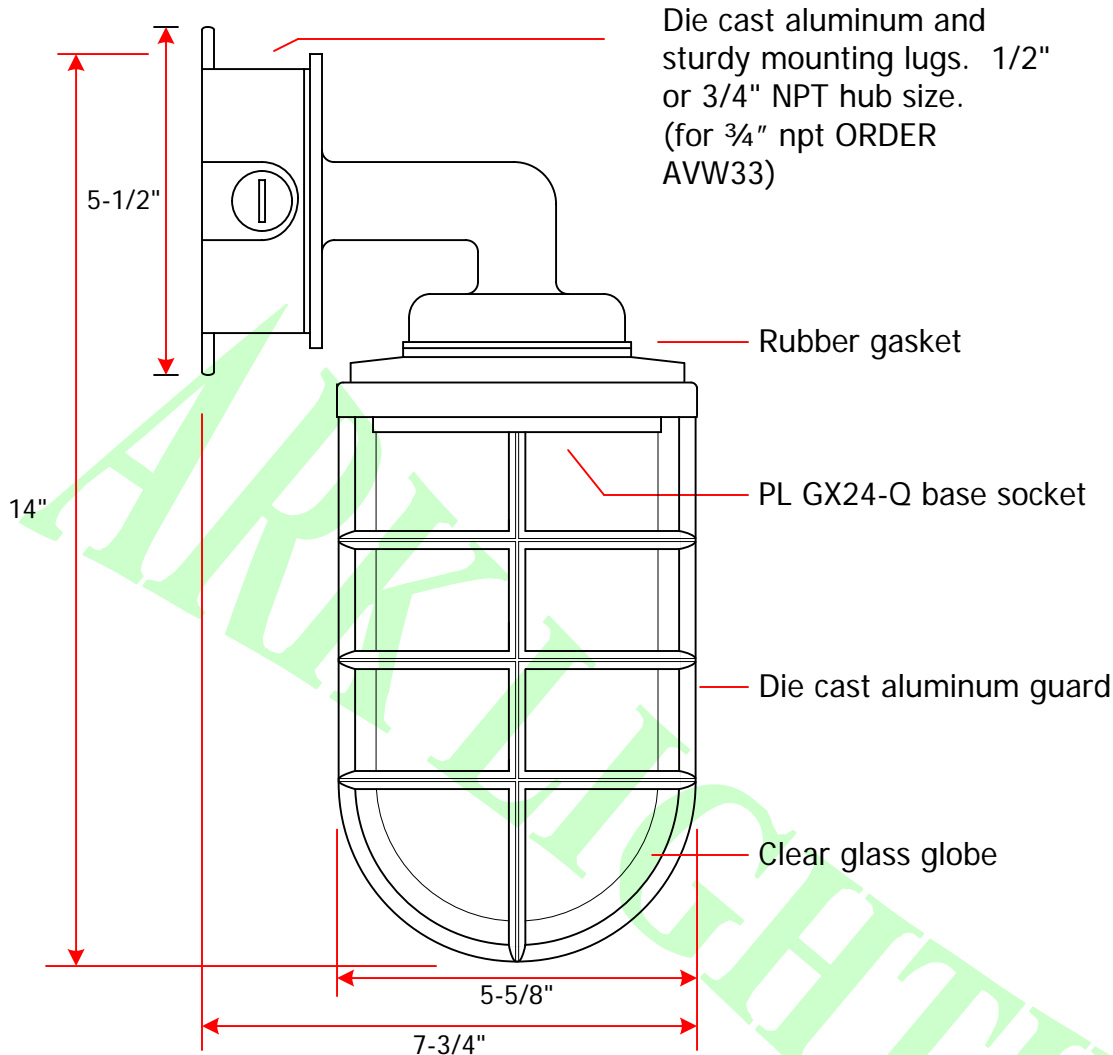

# AVW31-F32

WATERPROOF GLOBE AND GUARD SET MEDIUM BASE, SURFACE MOUNT (WALL) 32W MAX. FLUORESCENT

**GLOBES:**

Amber, Blue, Green, Frosted, Opal, Red, Ribbed, Opal Ball, (in Glass or Polycarbonate)

**WATTAGE:**

Clear Glass	200W incandescent
Colored Glass	100W incandescent
Polycarbonate	75W incandescent

**FINISH:**

Textured gray standard.  
Other colors available (consult factory)  
Suitable for wet locations

**BALLAST:**