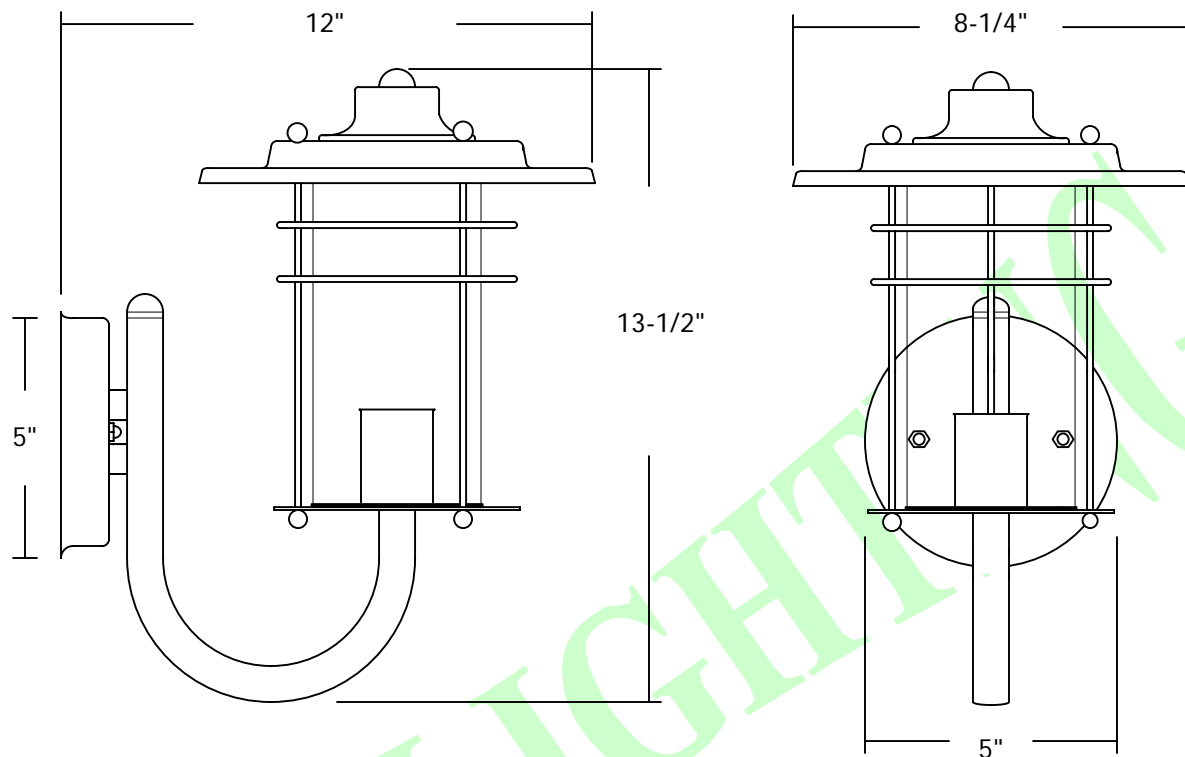

AW1001

L I G H T I N G

STYLE 1 STAINLESS STEEL OUTDOOR WALL FIXTURES 60W

Material: Stainless steel
Wattage & Socket: 60W Max. Incandescent Medium Base
Accessories: Frosted Glass Globe

UL Listed for wet location