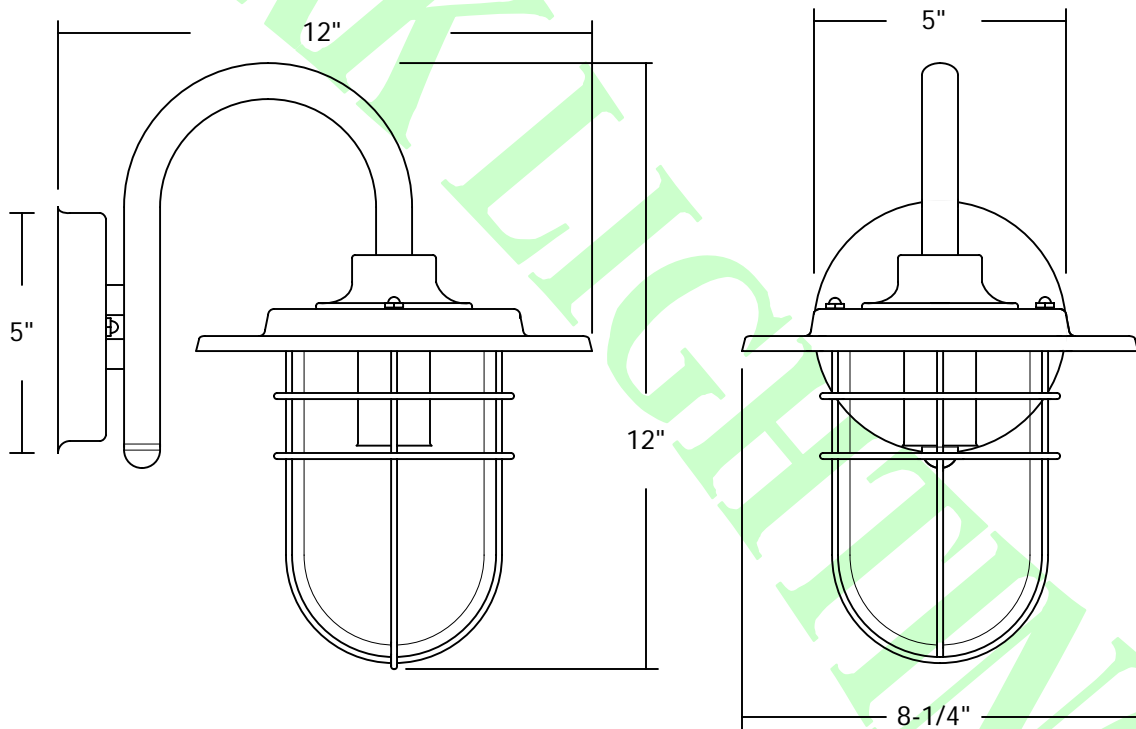

AW1002

STYLE 2 STAINLESS STEEL OUTDOOR WALL FIXTURES 60W

Material: Stainless steel
Wattage & Socket: 60W Max. Incandescent Medium Base
Accessories: Frosted Glass Globe

UL Listed for wet location