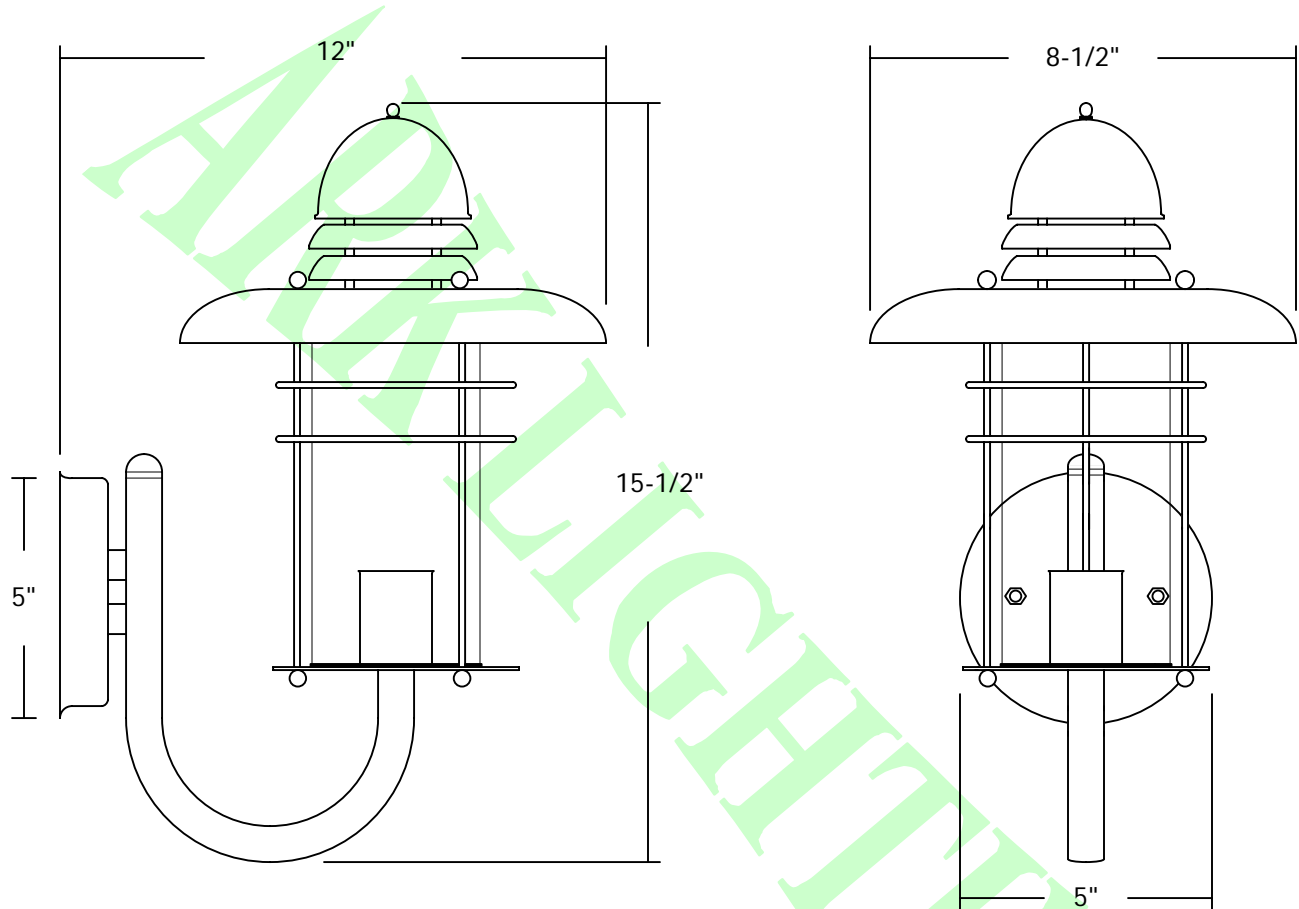

L I G H T I N G

AW1003

STYLE 3 STAINLESS STEEL OUTDOOR WALL FIXTURES 60W

Material: Stainless steel
Wattage & Socket: 60W Max. Incandescent Medium Base
Accessories: Frosted Glass Globe

UL Listed for wet location