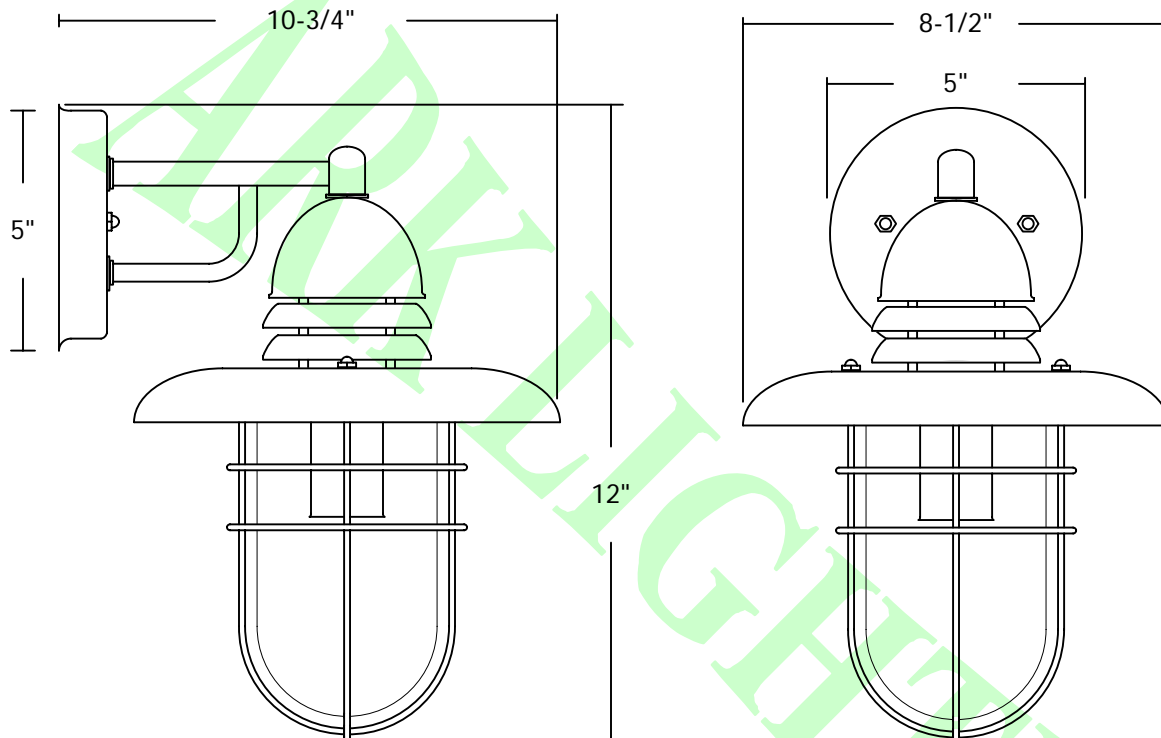

# AW1004

## STYLE 4 STAINLESS STEEL OUTDOOR WALL FIXTURES 60W

Material: Stainless Steel  
Wattage & Socket: 60W Max. Incandescent Medium Base  
Accessories: Frosted Glass Globe

UL Listed for wet location