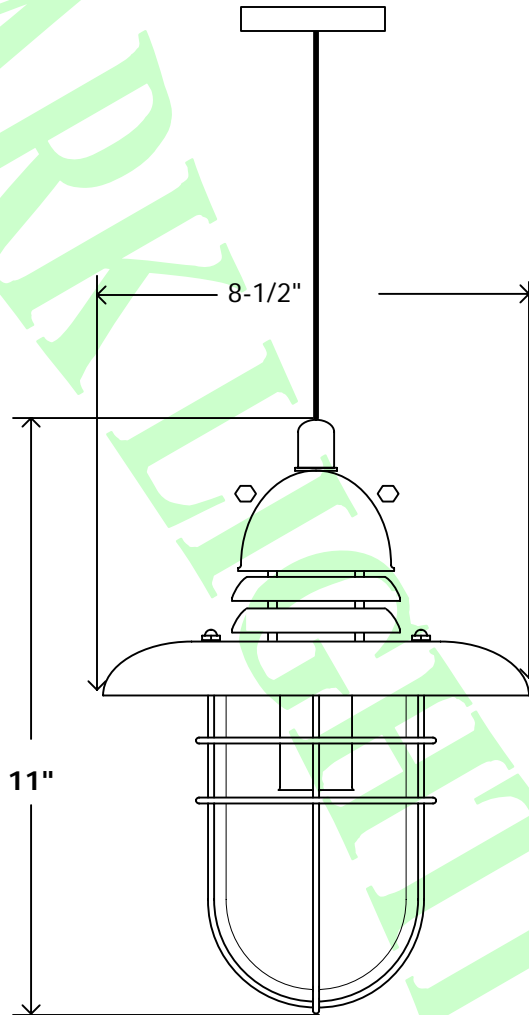

# AW1004P

## STAINLESS STEEL OUTDOOR CEILING FIXTURES 60W

Material:	Stainless Steel
Wattage & Socket:	60W Max. Incandescent Medium Base
Accessories:	Clear Globe (Frosted Glass Globe available)

UL Listed for wet location